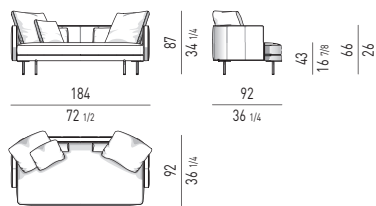

Minotti

DIVANI | SOFAS

DIVANO **LOW** CM 184
SOFA **LOW** CM 184