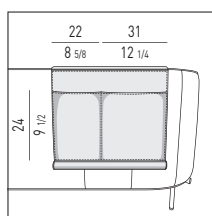

PORTARIVISTE | MAGAZINE CADDY