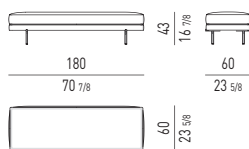

PANCA | BENCH