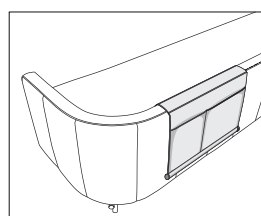

PORTARIVISTE | MAGAZINE CADDY