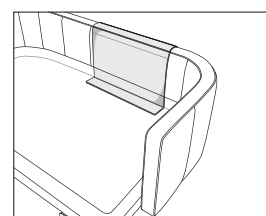

PORTARIVISTE | MAGAZINE CADDY