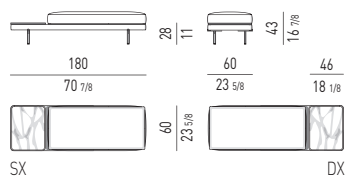

PANCA CON TOP | BENCH WITH TOP