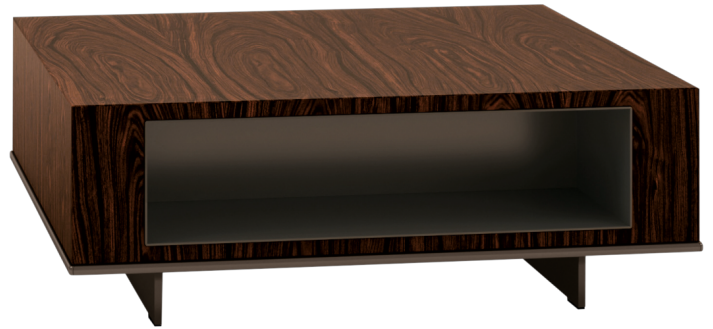

### Dimensions

990 or 1450 W x 990 D x 370 H mm

### Material

Structure : MDF with glossy lacquer or veneer finish.

Base : aluminium, varnished Black Coffee colour