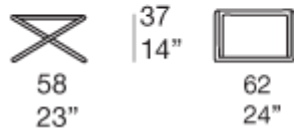

Technical Sheet

Tray/Stool

Tray which, positioned on the stool structure, turns the stool into a side table. The series is composed of folding seating elements: chair with armrests, armchair, stool, deck chair and XL deck chair. A removable seat pad is available for all seating pieces in the collection. A specific back cushion enhancing the comfort of the chair and the armchair is also available. Large dining tables with stone top complete the Portofino series.

Stool structure: locust heartwood available natural or dyed in wengé, treated with acrylic wax, available natural or dyed in wengé colour. Plastic spacers.

Structure upholstery: removable cover available in Madras or Tamil fabric.

Tray: available with border in natural locust wood and top in white varnished aluminium or with border in wengé dyed locust wood and gray varnished aluminium top.

B95D