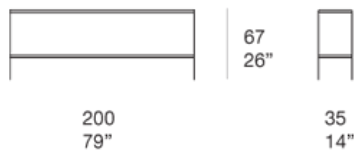

Technical Sheet

Bookshelves and side table

Bookshelves. The series Plano also includes a side table and dining tables available in two heights.

Structure: cataphoresis treated and varnished steel in avorio, grafite or wengé colour, plastic spacers.

Shelves: lightened concrete in avorio, grafite or wengé colour, matching the structure, or in Accoya® wood.

Note: the use of a Winter Set protection cover is recommended.

Librerie / Bookshelves

B47H