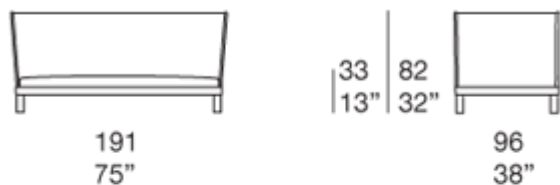

Technical Sheet

Armchair and Sofa

The Wabi series also includes a lawn-swing available in the same finishings.

Structure: Sassafras wood and hand woven structural cover. Seat frame in stainless steel provided with elastic belts. Plastic spacers.

Structural weave: fixed, made of a waterproof silicone profile covered with Rope yarn, in solid or mélange colours, or in Aquatech yarn in solid colours.

Seat cushion: removable, in stress resistant expanded polyurethane for the interiors, treated to be water repellent for the exteriors.

Seat cushion upholstery: removable cover available in the fabrics Luz, Rope T or Brio.

Notes: back and loose cushions are necessary for enhanced comfort; quantity and dimensions depend on the selected product.

The use of a Winter Set protection cover is recommended.

B35B