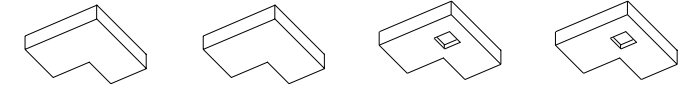

Grey Onn-Corner positive indirect

White Onn-Corner negative indirect

White Onn-Corner positive indirect/direct

Grey Onn-Corner negative indirect/direct

Onn-Corner

name	onn-corner positive indirect	onn-corner positive indirect	onn-corner* positive indirect/direct	onn-corner* positive indirect/direct	naam
uplight	QT-DE12	HIT-DE	QT-DE12	HIT-DE	uplight
downlight			QR-CBC35	QR-CBC35	downlight
white	kr905471	kr905481	kr905571	kr905581	wit
grey	kr905473	kr905483	kr905573	kr905583	grijs