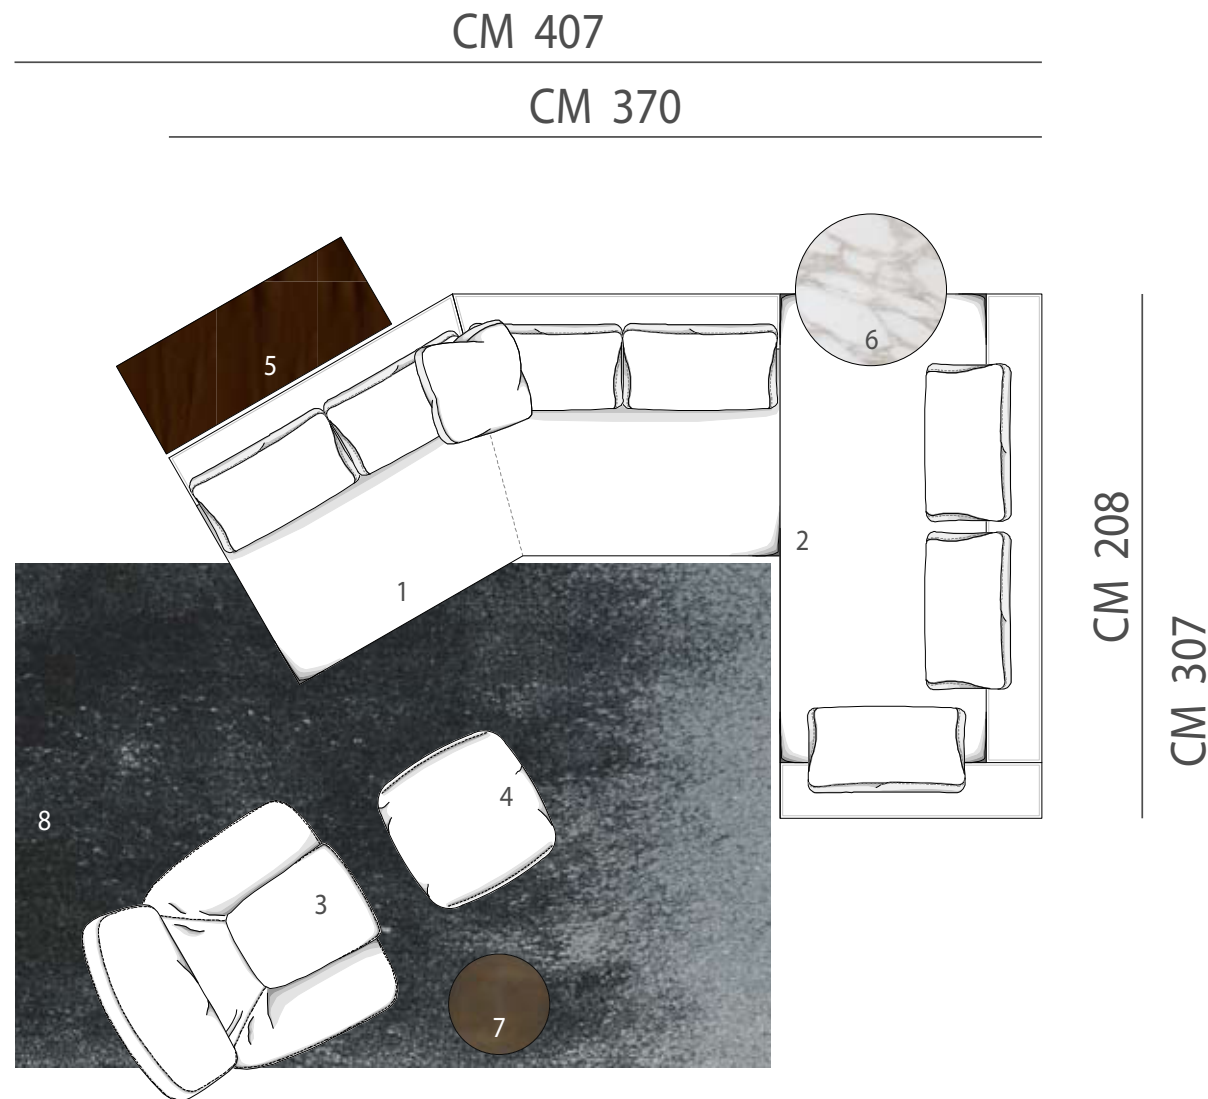

# HAMILTON | COMPOSITION H.14

## SOFA SYSTEM

- 1 HAMILTON "SOFA"  
INCLINED ELEMENT WITHOUT ARMS | CM 245X104 H73
- 2 HAMILTON "SOFA"  
SOFA WITH ARMREST DX | CM 208X104 H73

## OTHER PRODUCTS

- 3 BLAKE-SOFT  
ARMCHAIR | CM 94X98 H89
- 4 BLAKE-SOFT  
STOOL | CM 65X65 H38
- 5 FLORENCE-HAMILTON  
COFFEE TABLE | CM 103X40 H55
- 6 BELLAGIO  
TOP IN "CALACATTA" MARBLE  
COFFEE TABLE | Ø CM 60 H52
- 7 KITAJ  
COFFEE TABLE | Ø CM 40 H55
- 8 DIBBETS  
RUG | CM 300X200