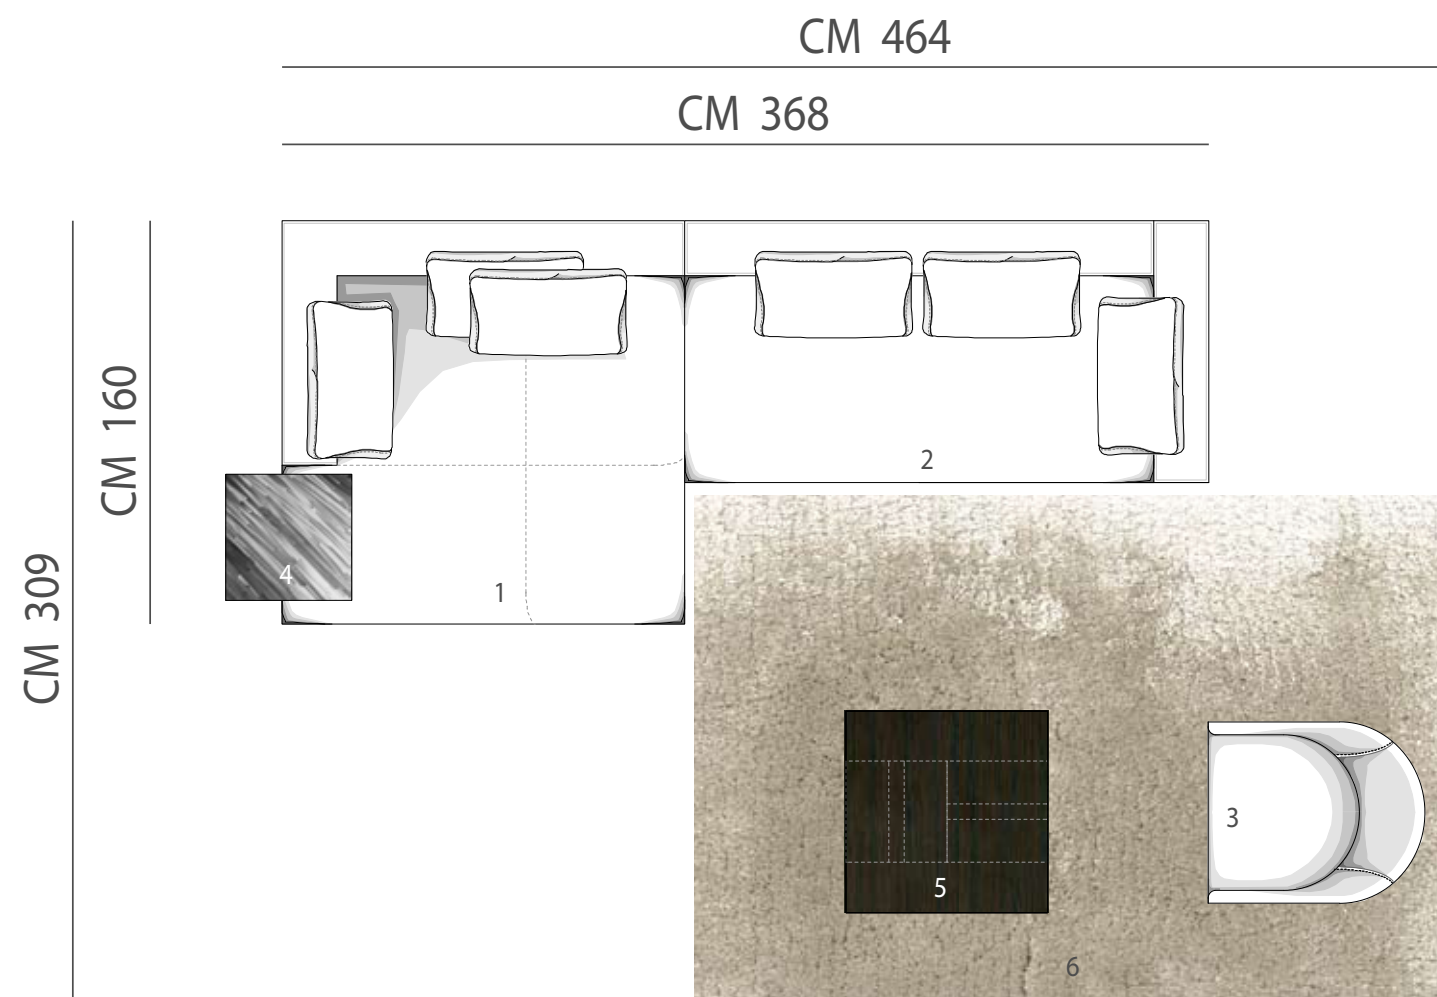

HAMILTON | COMPOSITION H.13

SOFA SYSTEM

- 1 HAMILTON "SOFA"
CHAISE LONGUE SOFA SX | CM 160X160 H73
- 2 HAMILTON "SOFA"
SOFA WITH ARMREST DX | CM 208X104 H73

OTHER PRODUCTS

- 3 PORTOFINO
ARMCHAIR | CM 72X86 H70
- 4 LEGER-HAMILTON
COFFEE TABLE | CM 50X50 H50
- 5 TOULOUSE
COFFEE TABLE | CM 80X80 H41
- 6 DIBBETS
RUG | CM 300X200