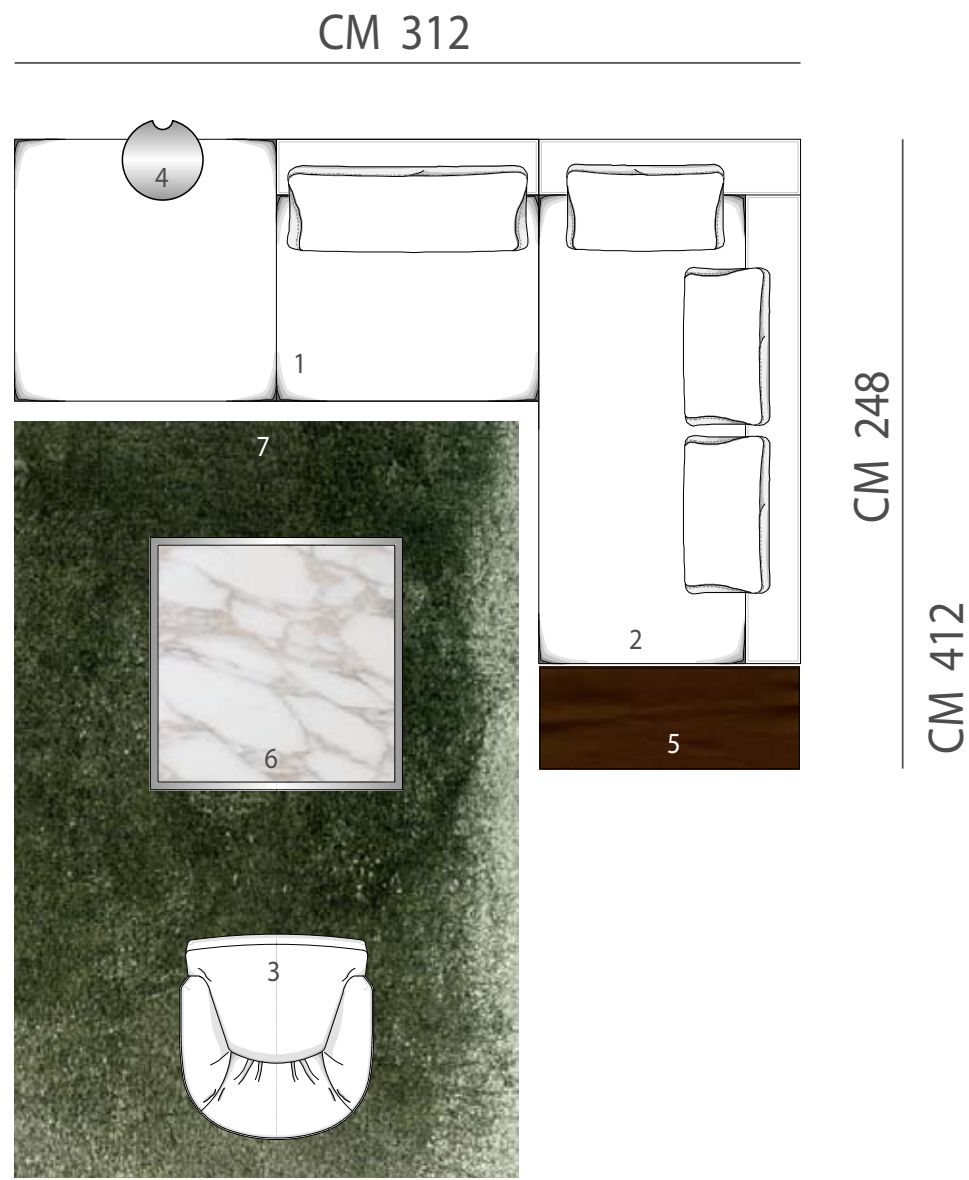

HAMILTON | COMPOSITION H.12

SOFA SYSTEM

- 1 HAMILTON "SOFA"
OPEN-END ELEMENT DX | CM 208X104 H73
- 2 HAMILTON "SOFA"
SOFA WITH ARMREST SX | CM 208X104 H73

OTHER PRODUCTS

- 3 MARTIN
ARMCHAIR | CM 78X86 H70
- 4 NAY
COFFEE TABLE | Ø CM 35 H56
- 5 FLORENCE-HAMILTON
COFFEE TABLE | CM 103X40 H36
- 6 HUBER
TOP IN "CALACATTA" MARBLE
COFFEE TABLE | CM 100X100 H32
- 7 DIBBETS
RUG | CM 300X200