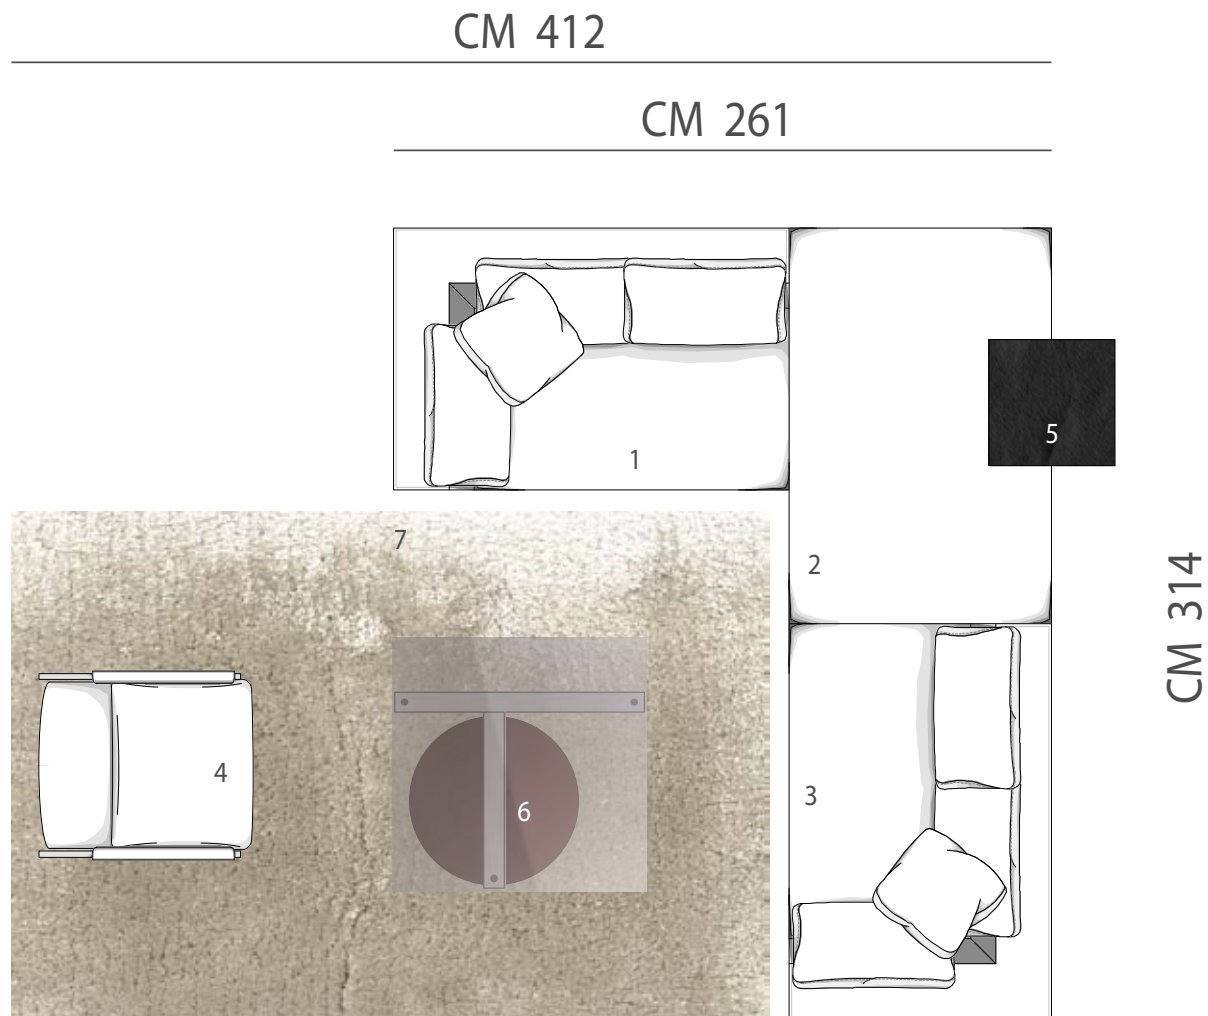

# HAMILTON | COMPOSITION H.11

## SOFA SYSTEM

- 1 HAMILTON "MODULO"  
END CORNER SOFA SX 157 CM IN LENGTH  
CM 157X104 H73
- 2 HAMILTON "MODULO"  
DAY-BED | CM 157X104 H73
- 3 HAMILTON "MODULO"  
END CORNER SOFA DX 157 CM IN LENGTH  
CM 157X104 H73

## OTHER PRODUCTS

- 4 ATLAN  
ARMCHAIR | CM 73X85 H71
- 5 LEGER-HAMILTON "LEATHER"  
COFFEE TABLE | CM 50X50 H50
- 6 BRESSON  
COFFEE TABLE | CM 100X100 H37
- 7 DIBBETS  
RUG | CM 300X200