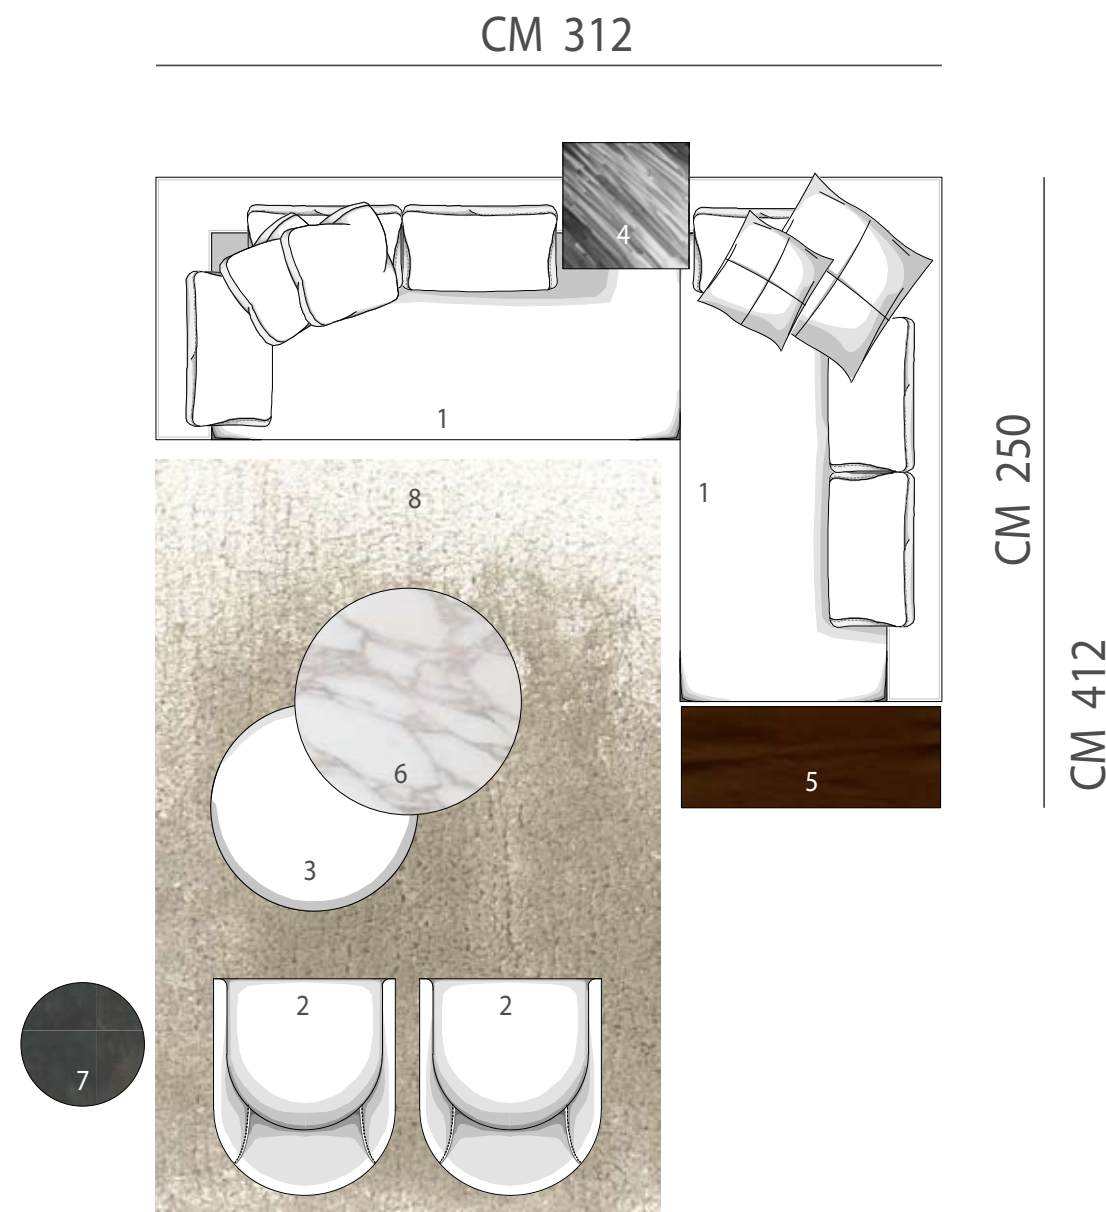

HAMILTON | COMPOSITION H.06

SOFA SYSTEM

- 1 HAMILTON "SOFA"
ELEMENT WITH 1 ARM SX | CM 208X104 H73

OTHER PRODUCTS

- 2 PORTOFINO
ARMCHAIR | CM 72X86 H70
- 3 CAPRI
STOOL | Ø CM 85 H36
- 4 LEGER-HAMILTON
COFFEE TABLE | CM 50X50 H65
- 5 FLORENCE-HAMILTON
COFFEE TABLE | CM 103X40 H36
- 6 BELLAGIO
TOP IN "CALACATTA" MARBLE
COFFEE TABLE | Ø CM 90 H38
- 7 BELLAGIO
TOP IN BLACK-NICKEL
COFFEE TABLE | Ø CM 49 H42
- 8 DIBBETS
RUG | CM 300X200