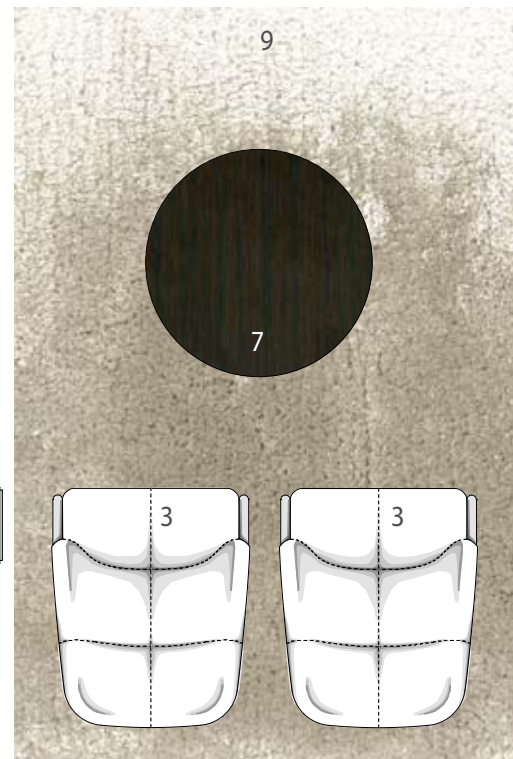

HAMILTON | COMPOSITION H.05

CM 360

CM 160

SOFA SYSTEM

- 1 HAMILTON "SOFA"
CHAISE LONGUE SOFA SX | CM 160X160 H73
- 2 HAMILTON "SOFA"
CHAISE LONGUE ISLE DX | CM 160X160 H73

OTHER PRODUCTS

- 3 CORTINA
ARMCHAIR | CM 73X97 H71
- 4 FLORENCE-HAMILTON
COFFEE TABLE | CM 103X40 H36
- 5 FLORENCE-HAMILTON
COFFEE TABLE | CM 40X40 H36
- 6 LEGER-HAMILTON
COFFEE TABLE | CM 50X50 H50
- 7 CERNOBBIO
COFFEE TABLE | Ø CM 90 H36
- 8 STILL
COFFEE TABLE | Ø CM 28 H56
- 9 DIBBETS
RUG | CM 300X200