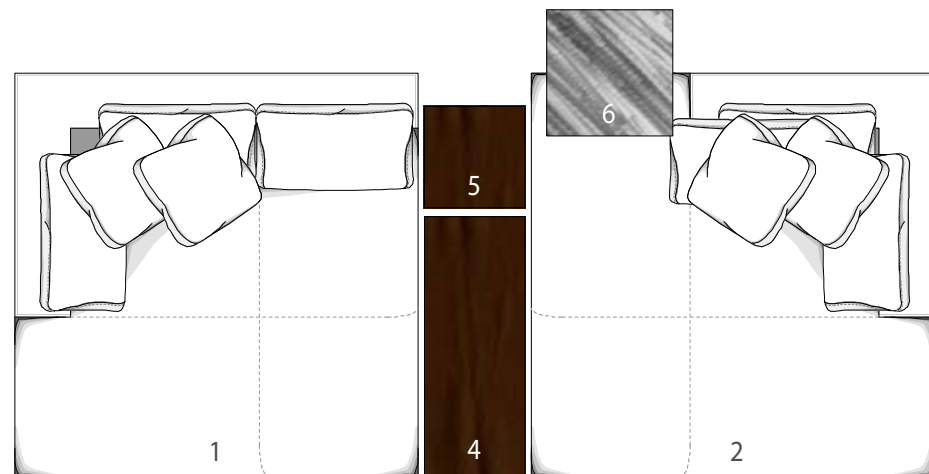

HAMILTON | COMPOSITION H.05

CM 360

CM 160

SOFA SYSTEM

- 1 HAMILTON "SOFA"
CHAISE LONGUE SOFA SX | CM 160X160 H73
- 2 HAMILTON "SOFA"
CHAISE LONGUE ISLE DX | CM 160X160 H73

OTHER PRODUCTS

- 3 CORTINA
ARMCHAIR | CM 73X97 H71
- 4 FLORENCE-HAMILTON
COFFEE TABLE | CM 103X40 H36
- 5 FLORENCE-HAMILTON
COFFEE TABLE | CM 40X40 H36
- 6 LEGER-HAMILTON
COFFEE TABLE | CM 50X50 H50
- 7 CERNOBBIO
COFFEE TABLE | Ø CM 90 H36
- 8 STILL
COFFEE TABLE | Ø CM 28 H56
- 9 DIBBETS
RUG | CM 300X200