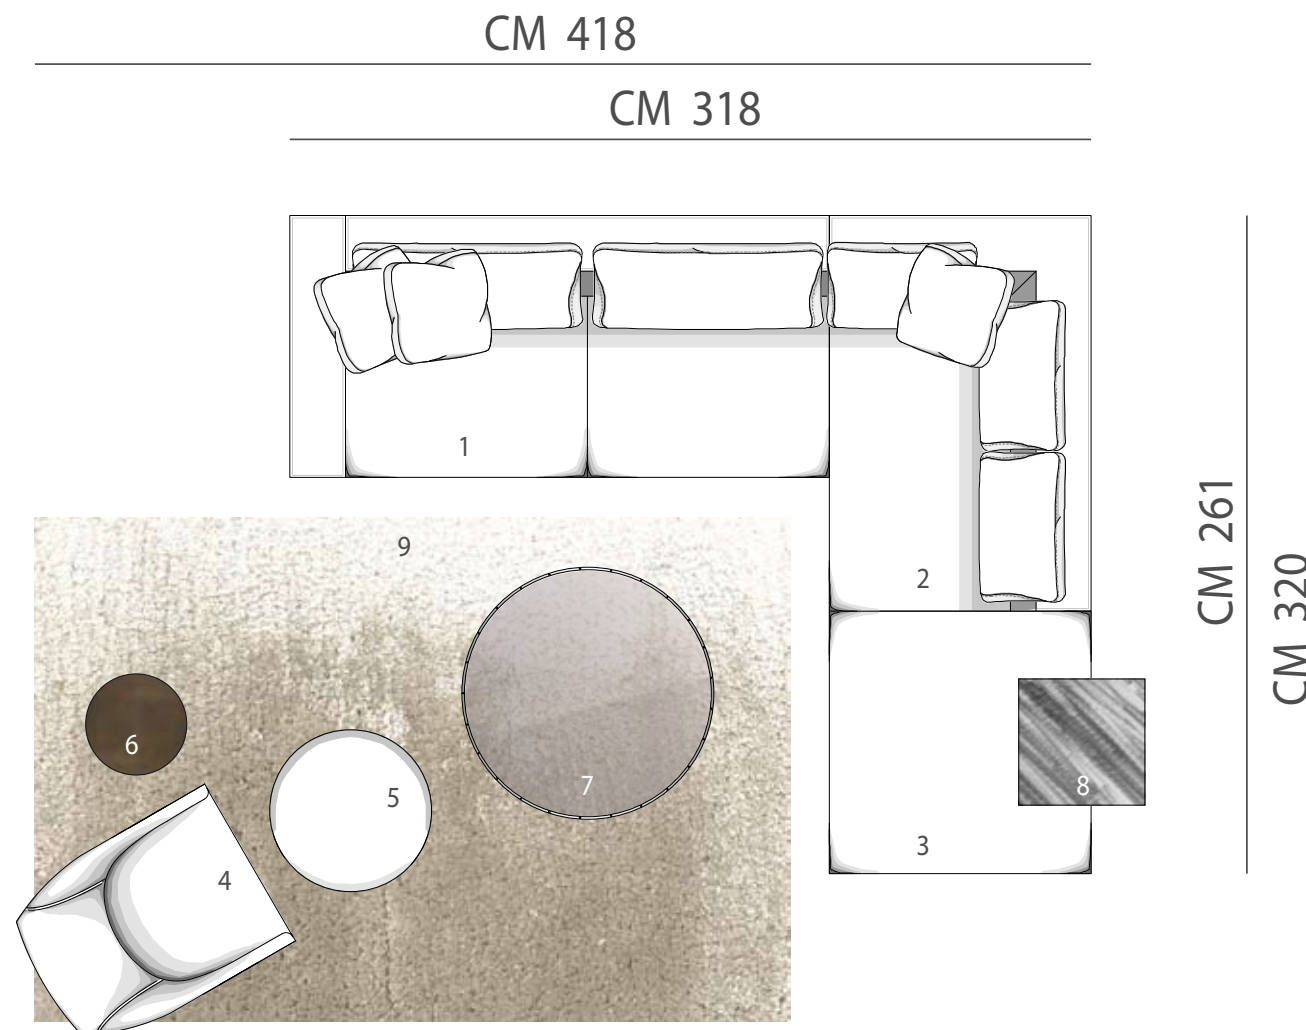

# HAMILTON | COMPOSITION H.04

## SOFA SYSTEM

- 1 HAMILTON  
ELEMENT WITH 1 ARM SX | CM 214X104 H73
- 2 HAMILTON "MODULO"  
END CORNER SOFA SX 157 CM IN LENGTH  
CM 157X104 H73
- 3 HAMILTON  
STOOL | CM 104X104 H40

## OTHER PRODUCTS

- 4 PORTOFINO  
BERGERE | CM 72X95 H93
- 5 CAPRI  
STOOL | Ø CM 65 H36
- 6 KITAJ  
COFFEE TABLE | Ø CM 40 H55
- 7 CAULFIELD  
COFFEE TABLE | Ø CM 100 H33
- 8 LEGER-HAMILTON  
COFFEE TABLE | CM 50X50 H50
- 9 DIBBETS  
RUG | CM 300X200