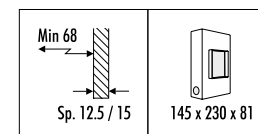

CE IP 20

141303	BIANCO OPACO / MATT WHITE	230 / 240 V - 50 / 60 Hz - MAX 8 W - GX53 KIT INSTALLAZIONE OBBLIGATORIO NON INCLUSO SPAZIO MINIMO PER INCASSO 68 mm NON DIMMERABILE - LAMPADINA FLUORESCENTE INCLUSA COMPULSORY INSTALLATION KIT NOT INCLUDED MINIMUM SPACE FOR MOUNTING 68 mm NOT DIMMABLE - FLUORESCENT BULB INCLUDED
		☑ COD. 5072044 FLUORESCENT - 8 W - 2700K - 310 lm - EFFICIENCY B
		☑ COD. 5072109 LED - 4 W - 3000K - 250 lm - EFFICIENCY A+